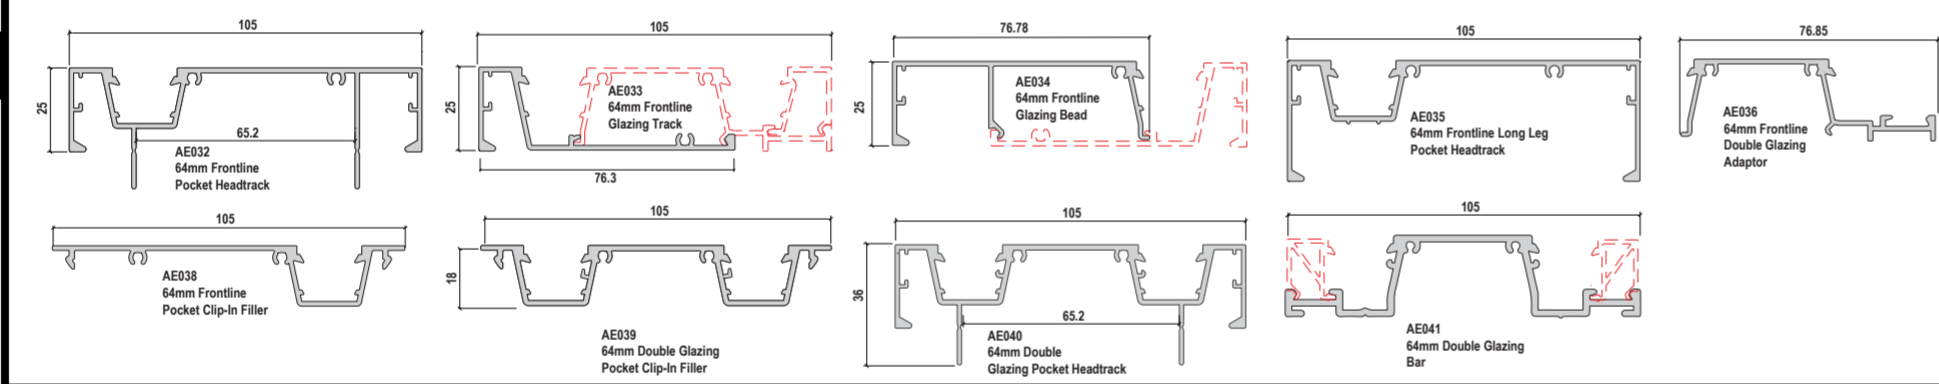

45mm SUITE

45mm FRONTLINE

BAFFLE

64mm SUITE

64mm FRONTLINE & DOUBLE GLAZING

DOOR SUITE

92mm SUITE

ACCESSORIES

GLAZING BEADS

VERTIBRACE

SKIRTING

POCKET FILLERS

STICK-ON GLAZING MULLIONS

SLIPPER PLATES