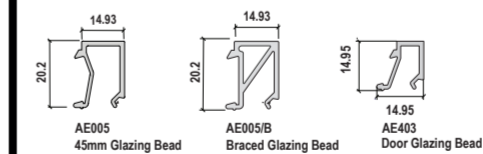

ACCESSORIES

GLAZING BEADS