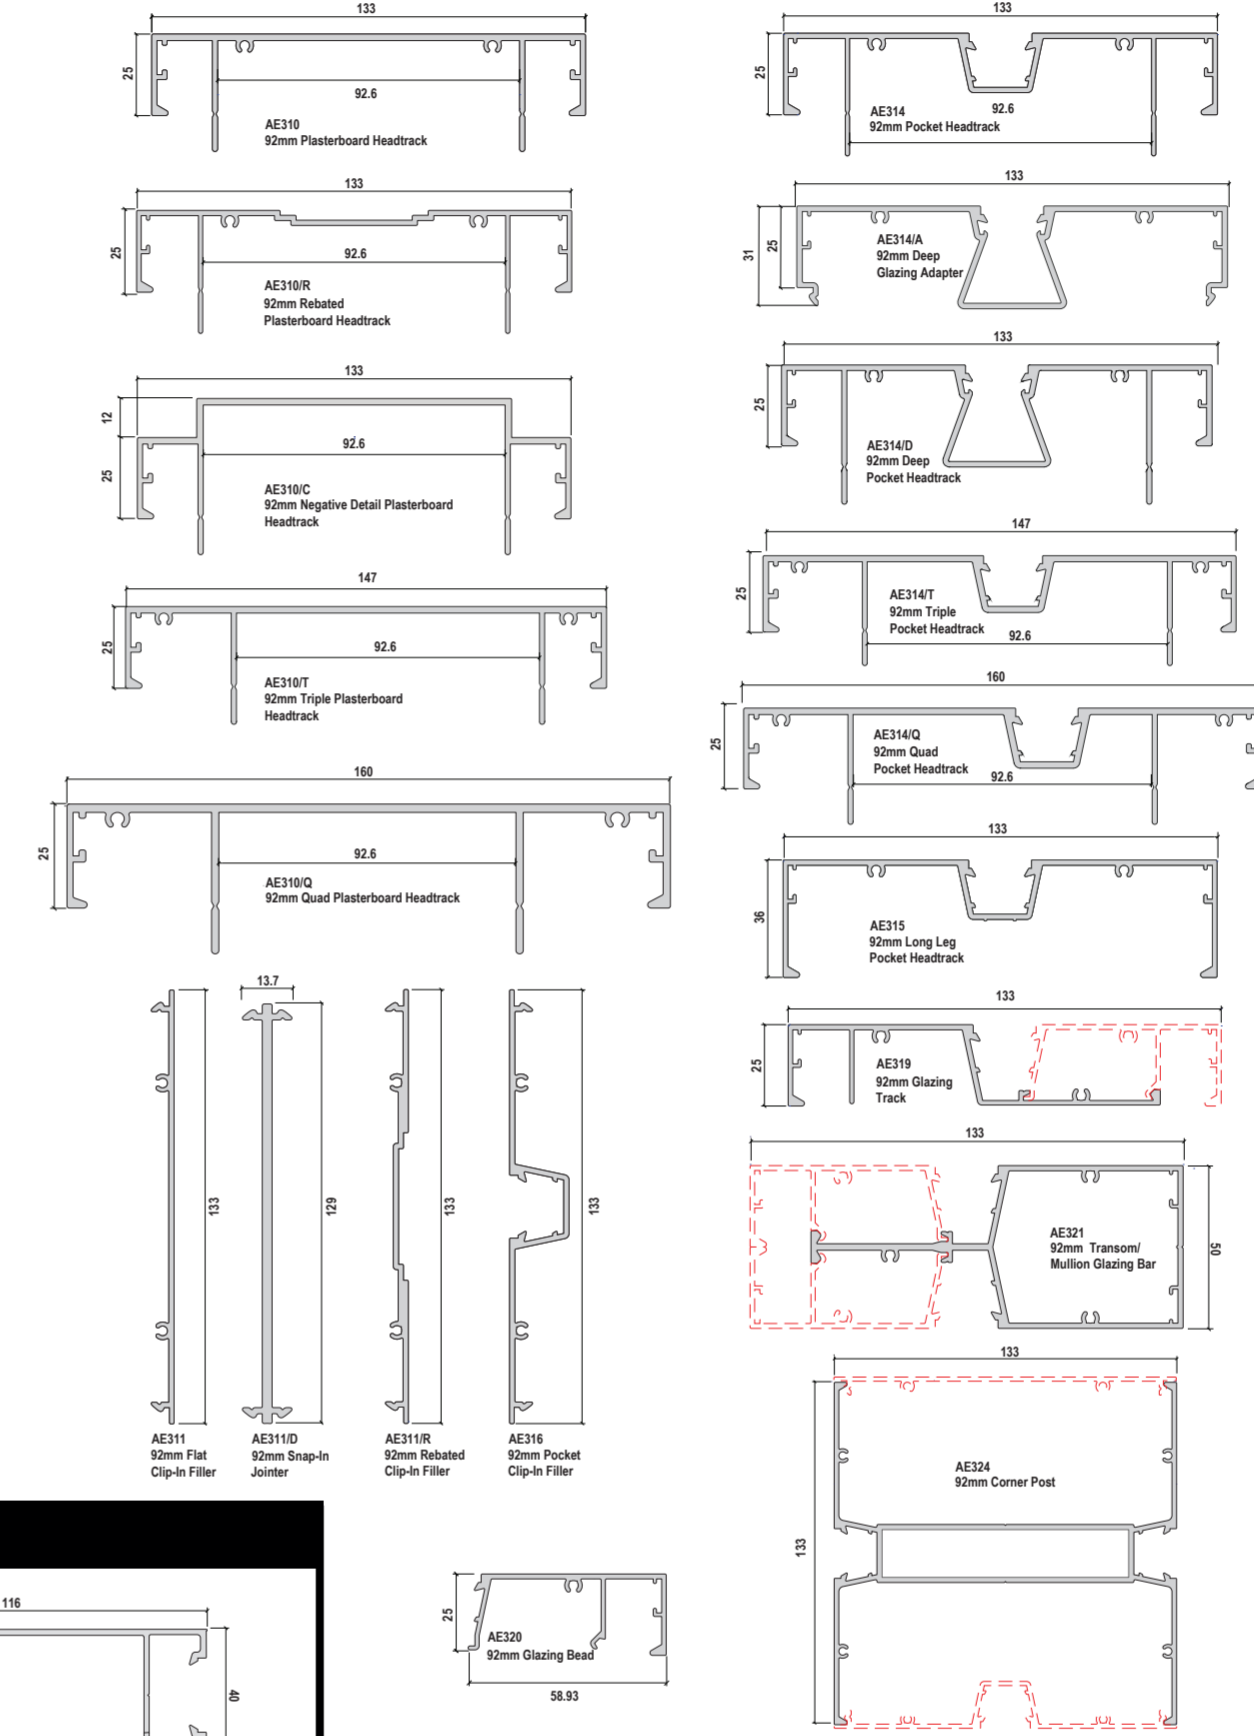

92mm SUITE

ACCESSORIES

GLAZING BEADS

VERTIBRACE

SKIRTING

POCKET FILLERS